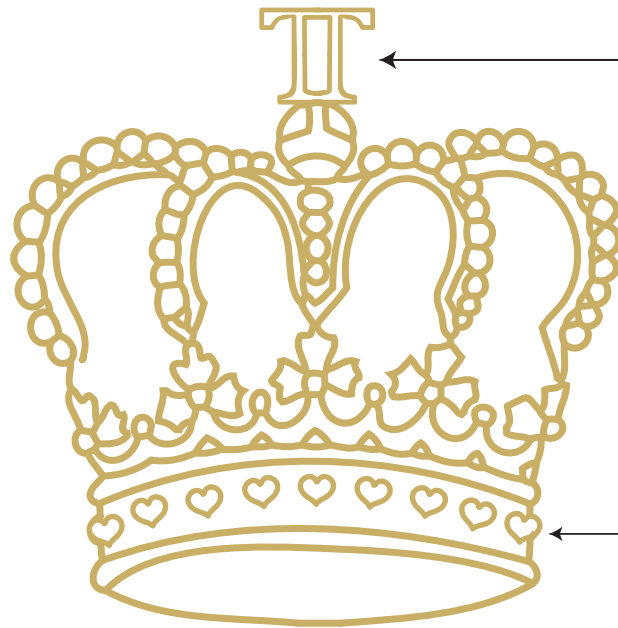

CROWN

hand writing font style #1
(jennifer's pick 8/22/2012)
Font Name: **BERNARD**

TALIA TARRAH

By Jennifer Reid

By Jennifer Reid

*talia,
tarrah*

CROWN

TT hollow

*talia
tarrah*

CROWN

hand writing font style #2
Font Name: Prophecy Script

TALIA TARRAH

By Jennifer Reid

By Jennifer Reid

*talia
tarrah*

CROWN